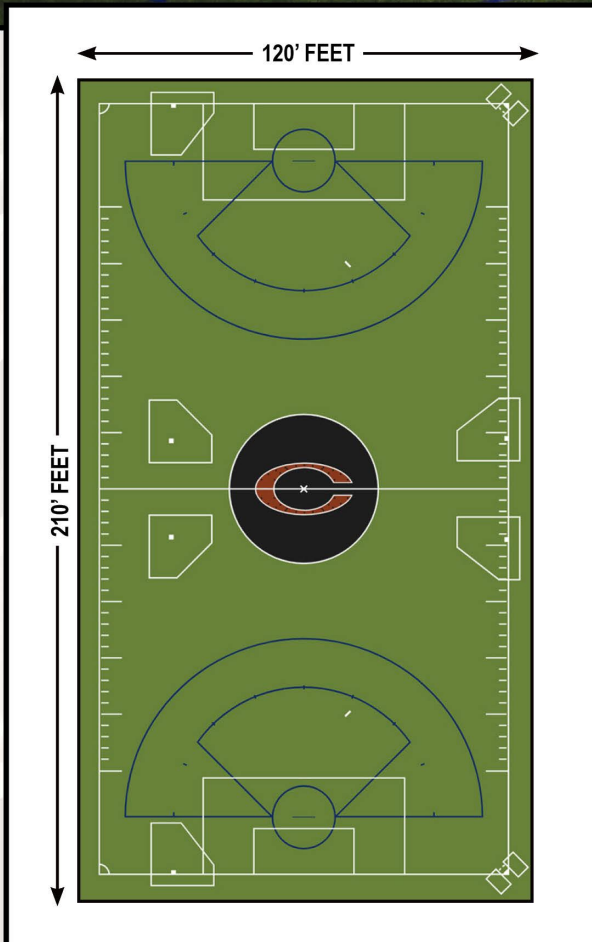

COPPERMINE CROSS KEYS