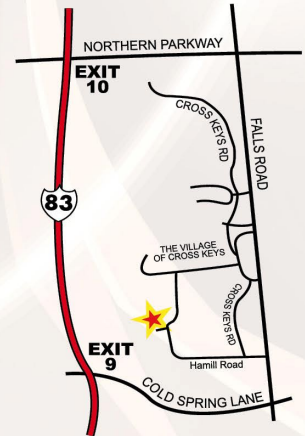

# COPPERMINE CROSS KEYS

## CROSS KEYS INDOOR TURF FIELD

**Location:**  
Coppermine Cross Keys  
4 Hamill Road  
Baltimore, MD 21210

**Full Field Rental:**

**\$250.00/hr**

**Features:**

- Convenient Location at Cross Keys
- State of the Art Sound System
- Showers and Locker Rooms