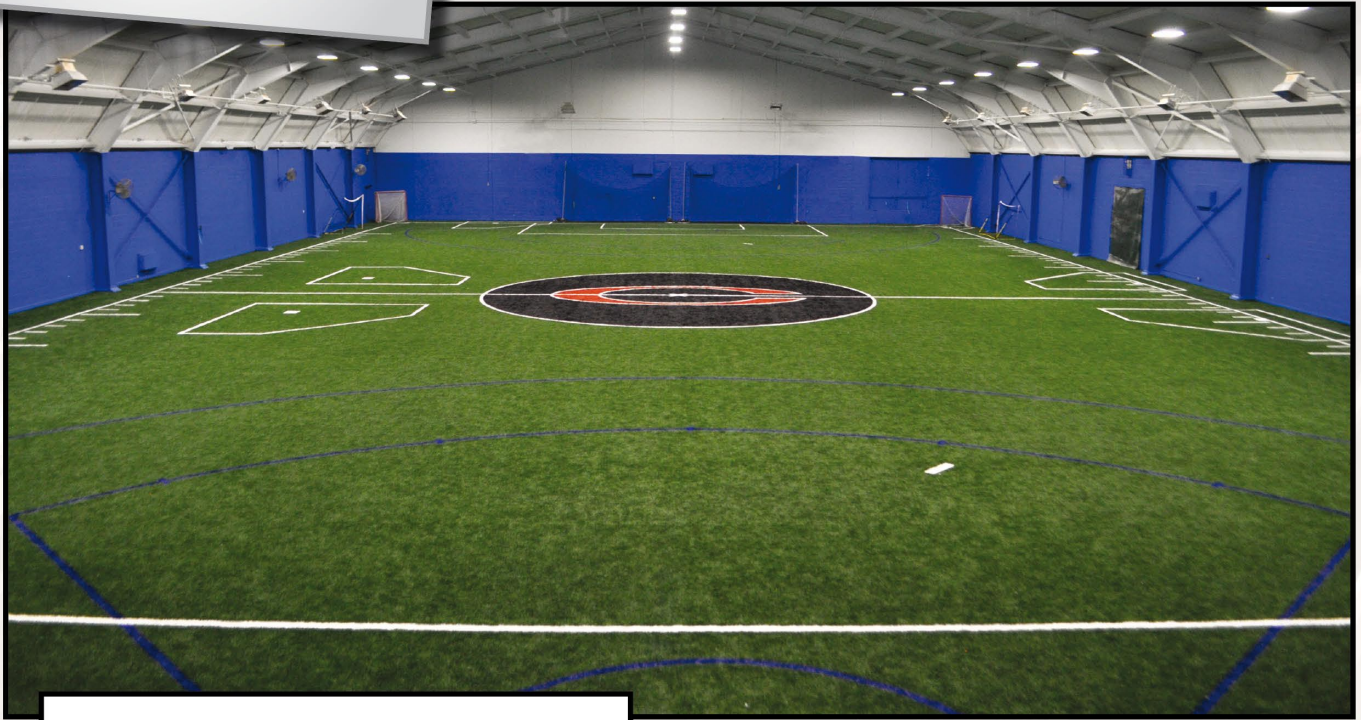

## CROSS KEYS INDOOR TURF FIELD

**Location:**  
Coppermine Cross Keys  
4 Hamill Road  
Baltimore, MD 21210

**Full Field Rental:**

**\$250.00/hr**

**Features:**

- Convenient Location at Cross Keys
- State of the Art Sound System
- Showers and Locker Rooms

**Field Size:**

120' x 210' Feet

**Uses:**

- Lacrosse (Boys & Girls)
- Soccer
- Field Hockey
- Football
- Baseball

**Rental Contact:**

410-337-7781

alise@copperminefieldhouse.com