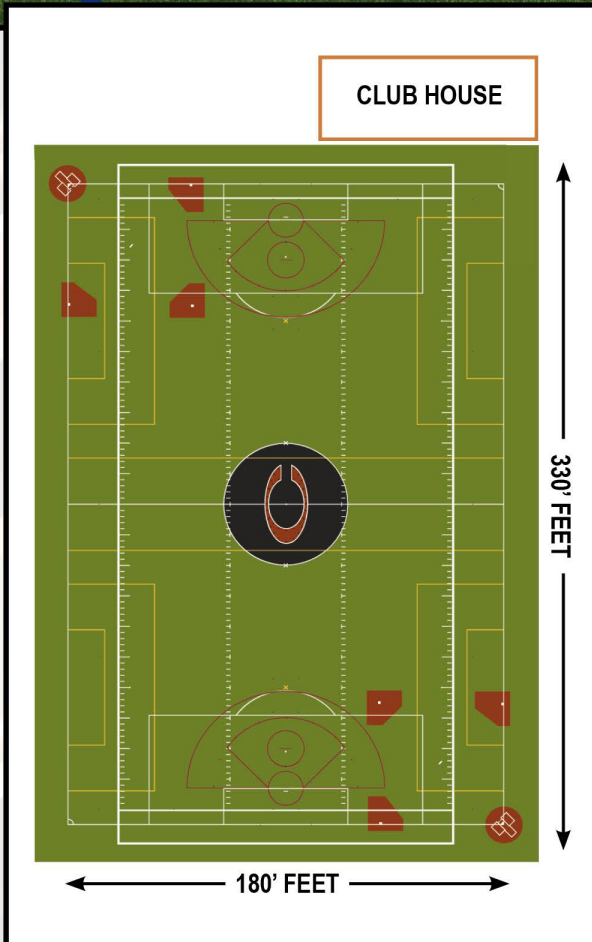

OUTDOOR TURF FIELD RENTAL