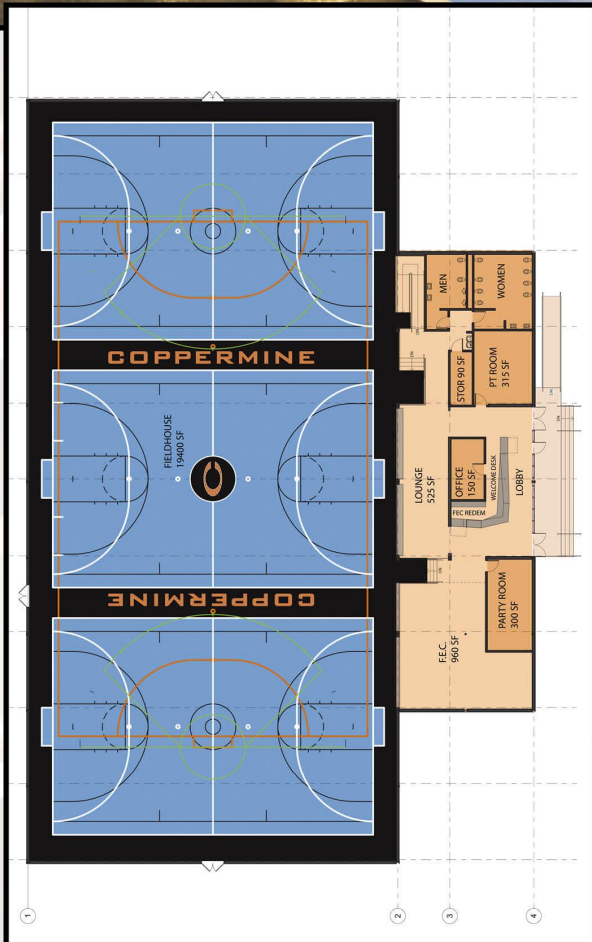

COPPERMINE
FIELD HOUSE

INDOOR COURT RENTAL

SPORTS CENTER INDOOR COURTS

Location:
Coppermine Sports Center
5731 Cottonworth Ave
Baltimore, MD 21209

3 Court Rental: \$285.00/hr
Single Court Rental: \$95.00/hr

Max Occupants: 500

Features: 3 60'x90' Futsal Courts
3 50'x84' Basketball Courts

Facility Size: 96'x196' Feet (All 3 Courts)

Uses: • Basketball • Lacrosse
• Futsal • Indoor Field Hockey
• Birthday Parties & Special Events