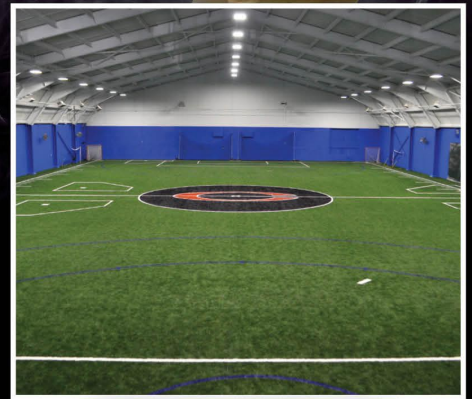

**INDOOR CLINIC ON
OUR NEW TURF FIELD!**

**COPPERMINE
FIELDHOUSE**

REGISTER NOW!

WWW.COPPERMINEFIELDHOUSE.COM