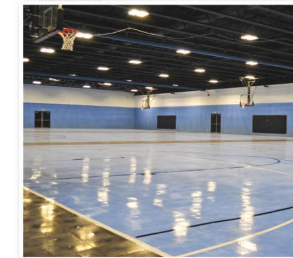

COPPERMINE
SPORTS CENTER

5731 Cottonworth Ave
Baltimore, MD 21209