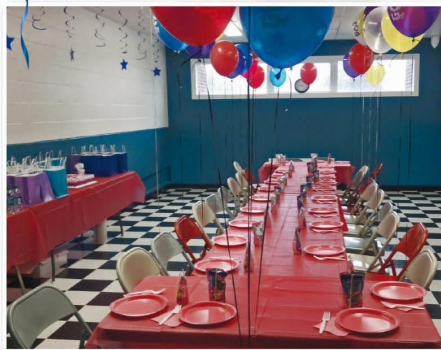

BIRTHDAY PARTIES

ORIGINAL GYM PARTY

3-10 Years

The Original Gym Party is a fun-filled, active way to celebrate a birthday! Children jump on our trampoline, swing on our trapeze, and play original birthday games! No two parties are alike!

COPPERMINE
FIELDHOUSE

1400 Coppermine Terrace
Baltimore, MD 21209

JEDI KNIGHT PARTY
6+ Years

ROCK CLIMBING PARTY
8+ Years

SPY PARTY
6+ Years

PIRATE PARTY
4+ Years

SPLISH-SPLASH POOL PARTY
5+ Years (summer only)

PRINCESS PARTY
4+ Years

PLEASE CALL 410-337-7781 TO RESERVE YOUR PARTY TODAY!

ALL STAR SPORTS PARTY

5+ Years

Our indoor turf field or sports court guarantee a great time for any sports game! Choose from the following sports: Soccer, Kickball, Baseball, Lacrosse, Dodgeball, or Flag Football. Let our expert coaches plan your games and provide all sports equipment to ensure you and your party guests have a care-free and action packed time!