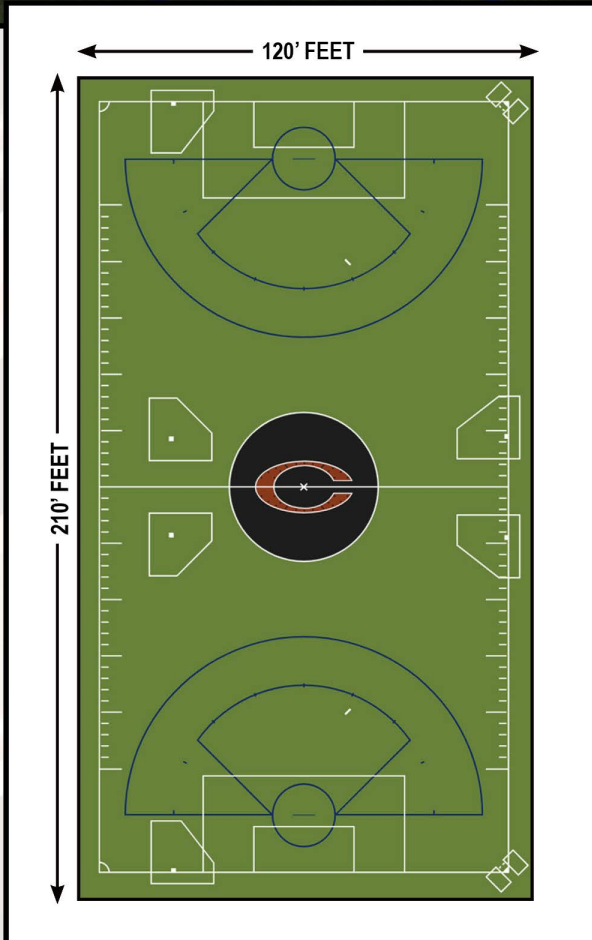

COPPERMINE
FIELD HOUSE

COPPERMINE CROSS KEYS

CROSS KEYS INDOOR TURF FIELD

Location:
Coppermine Cross Keys
4 Hamill Road
Baltimore, MD 21210

Full Field Rental:

\$250.00/hr

Features:

- Convenient Location at Cross Keys
- State of the Art Sound System
- Showers and Locker Rooms

Field Size:

120' x 210' Feet

Uses:

- Lacrosse (Boys & Girls)
- Soccer
- Field Hockey
- Football
- Baseball

Rental Contact:

rentals@copperminefieldhouse.com
www.copperminefieldhouse.com/rentalapp