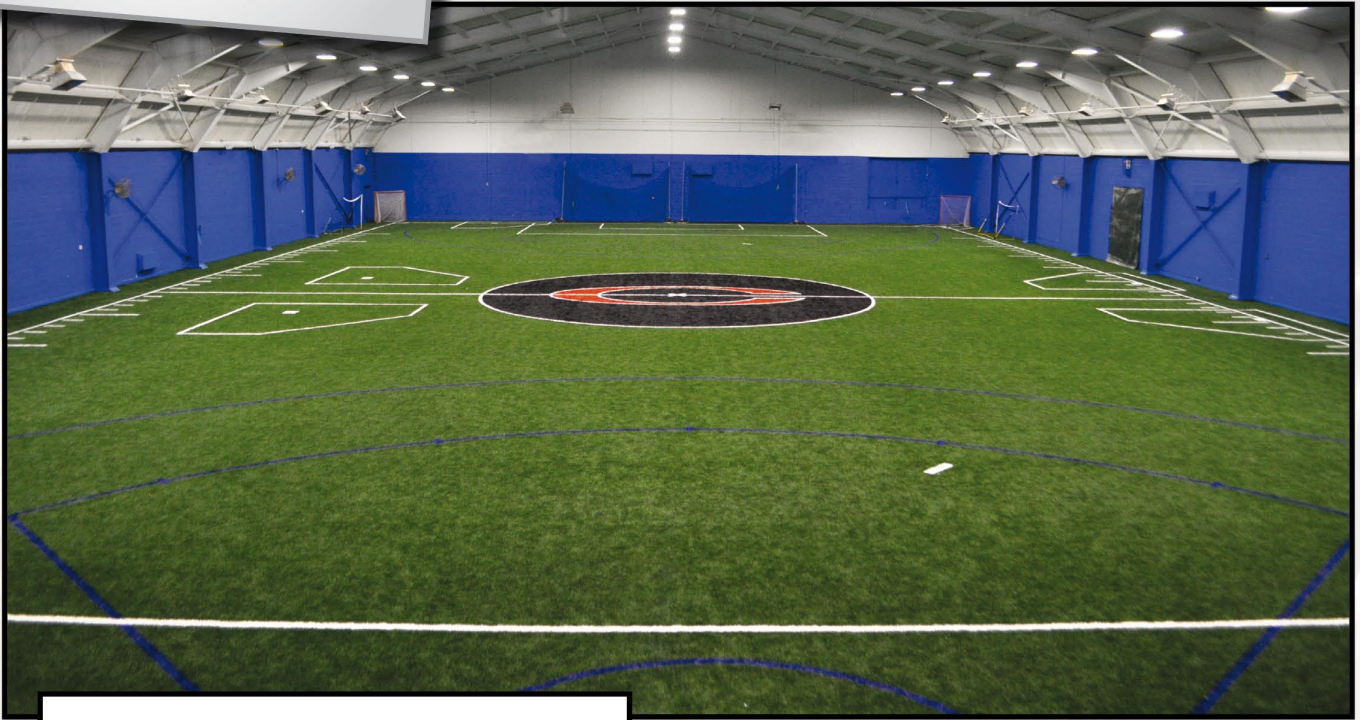

COPPERMINE
FIELD HOUSE

COPPERMINE CROSS KEYS

CROSS KEYS INDOOR TURF FIELD

Location:
Coppermine Cross Keys
4 Hamill Road
Baltimore, MD 21210

Full Field Rental:

\$250.00/hr

Features:

- Convenient Location at Cross Keys
- State of the Art Sound System
- Showers and Locker Rooms

Field Size:

120' x 210' Feet

Uses:

- Lacrosse (Boys & Girls)
- Soccer
- Field Hockey
- Football
- Baseball

Rental Contact:

rentals@copperminefieldhouse.com
www.copperminefieldhouse.com/rentalapp