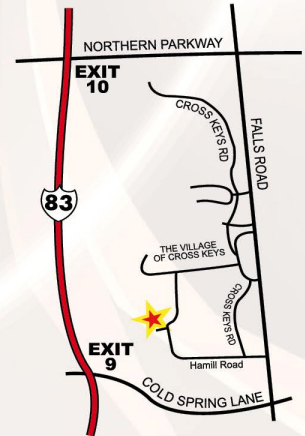

COPPERMINE
FIELD HOUSE

COPPERMINE CROSS KEYS

CROSS KEYS INDOOR TURF FIELD

Location:
Coppermine Cross Keys
4 Hamill Road
Baltimore, MD 21210

Full Field Rental:

\$250.00/hr

Features:

- Convenient Location at Cross Keys
- State of the Art Sound System
- Showers and Locker Rooms

Field Size:

120' x 210' Feet

Uses:

- Lacrosse (Boys & Girls)
- Soccer
- Field Hockey
- Football
- Baseball

Rental Contact:

rentals@copperminefieldhouse.com
www.copperminefieldhouse.com/rentalapp