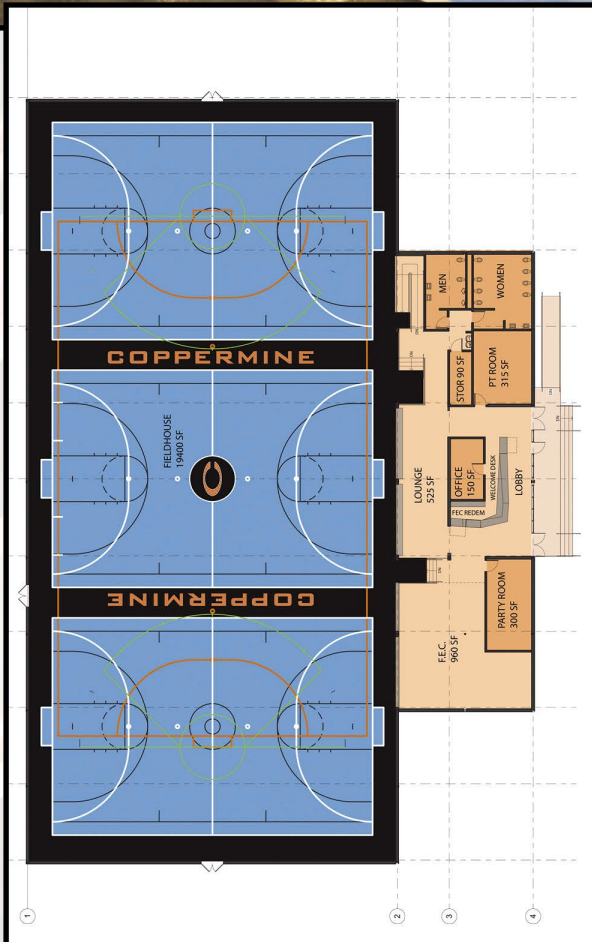

COPPERMINE
FIELD HOUSE

INDOOR COURT RENTAL

SPORTS CENTER INDOOR COURTS

Location:
Coppermine Sports Center
5731 Cottonworth Ave
Baltimore, MD 21209

3 Court Rental: \$285.00/hr
Single Court Rental: \$95.00/hr

Max Occupants: 500

Features: 3 60'X90' Futsal Courts
3 50'X84' Basketball Courts

Facility Size: 96'x196' Feet (All 3 Courts)

Uses:

- Basketball
- Lacrosse
- Futsal
- Indoor Field Hockey
- Birthday Parties & Special Events